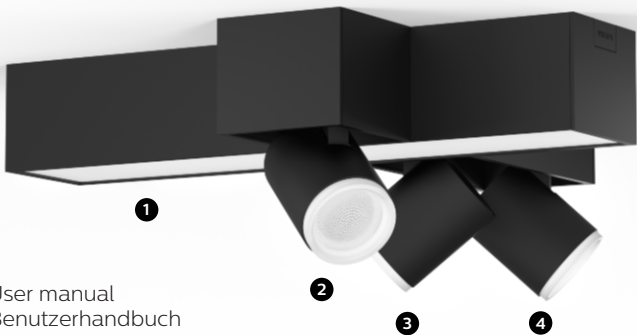

PHILIPS

hue personal
wireless
lighting

Centris

Hue serial number:

1

2

3

4