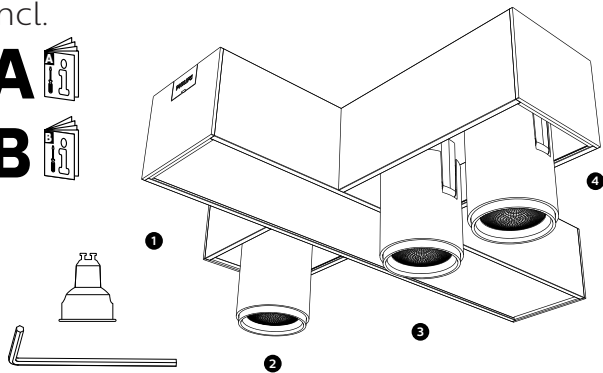

Incl.

1

2
3
4

MAX. 6 W

Excl.